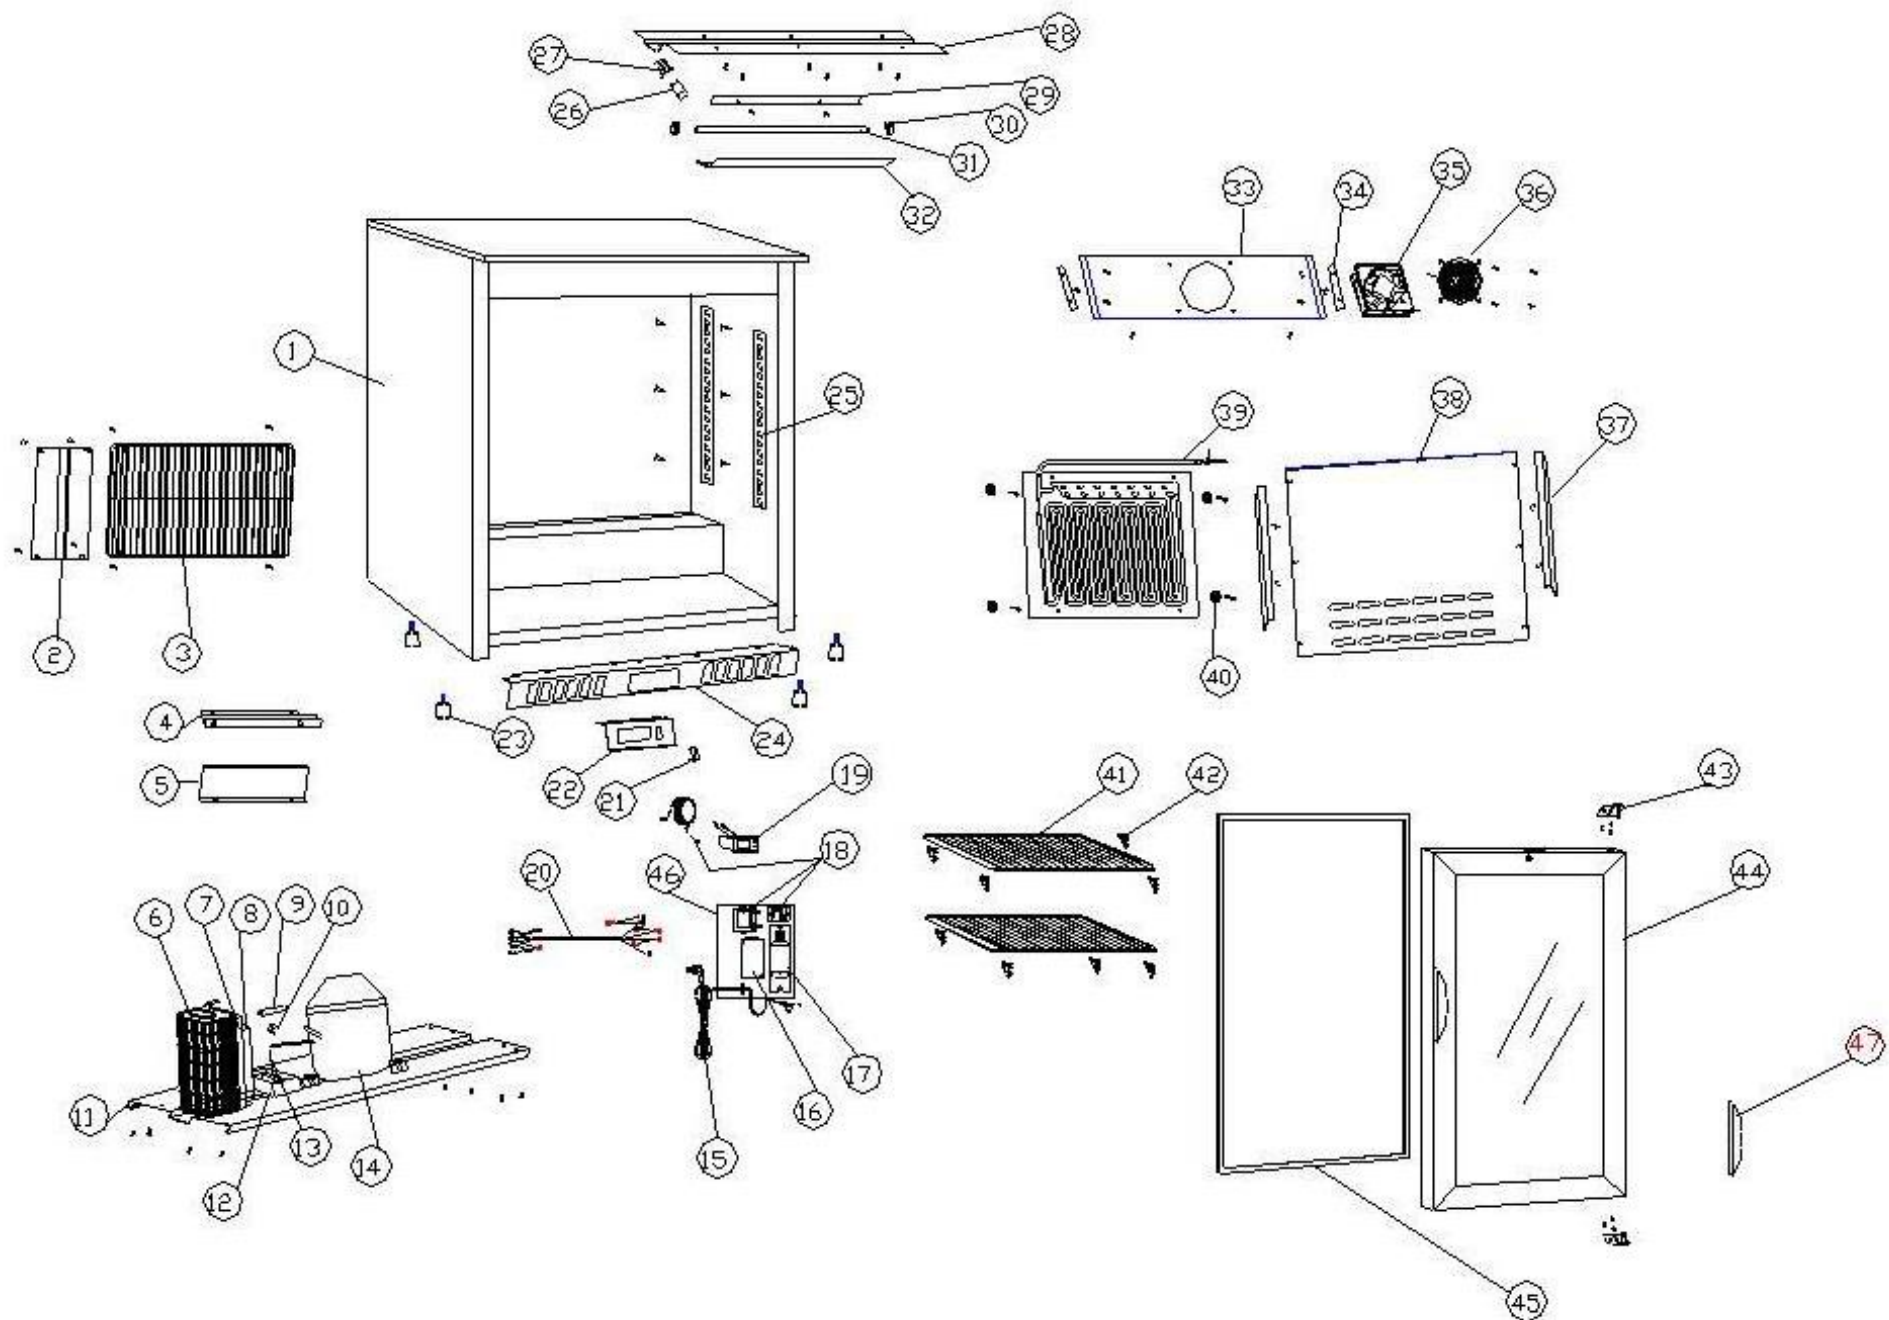

# LG-138

Item No.	supplier spare part number	Name	QTY	REF NAVISION
1	FPXJ138T	The Body	1	
2	PTBP9162	Compressor compartment back board	1	
3	WJGD9000	Compressor compartment net board	1	
4	LZBP9458	Exhaust plate fortified board	1	
5	DXBI9000	Baffle	1	
6	DTLA9000	Wire condenser	1	BBS130-6
7	DQFD1001	Condenser fan motor	1	BBS130-7
8	DXBI9005	Condenser fan motor support	1	
9	TCGV0002	Filter	1	BBS130-9
10	SLJAC008	Fliter cilp	1	
11	DXBA9003	Compressor fixing plate	1	
12	SLZJ0021	Water Tray	1	BBS130-12
13	TCGD2001	Evaporating tube	1	BBS130-13
14	DQYD0014	Compressor	1	BBS130-14
15	DQXA6002	Power wire with plug	1	
16	SLZB3001	Junction box	1	BBS130-16
17	DQZB0029	Ballast	1	BBS130-17
18	DQWB0005	Thermostat with displayer	1	BBS130-18
19	-	Digital Displayer	1	
20	DQXB9019	Connecting Cable	1	
21	DQKC0000	Light switch	1	BBS130-21
22	PTBP9300	Displayer fixing plate	1	
23	WJLA1009	Adjusting foot	4	BBS130-23
24	PTBP9N60	Exhaust plate assemblies	1	
25	LCCJ2001	Pilaster	4	BBC208S-26
26	DQDF0000	Starter	1	BBS130-26
27	SLZA1000	Starter holder	1	
28	LCGP9004	Light tube fixing plate	1	
29	SLJAP005	light cover clipplate	1	
30	SLZA3000	lamp holder	1	
31	DQDA0009	Light tube	1	BBS130-31
32	SLZV0017	Transparent light cover	1	
33	LCGP9013	Evaporator fan motor plate	1	
34	LCGP9005	Fan motor plate support	2	
35	DQFD2003	Evaporateur fan motor	1	BBS130-35
36	WJFZ0007	Evaporator fan motor cover	1	
37	LCGP9003	Evaporator baffle support	1	
38	LCGP9010	Evaporator baffle	1	
39	TLZA9000	Evaporator	1	BBS130-39
40	SLZE0042	Evaporator support	4	
41	WJGA9002	Shelf	3	BBS130-41
42	LCKK0002	K Clip	12	BBT350-44
43	WJMA9001	Door hinge	2	BBS130-43
44	BLGM9H00	Door	1	BBS130-44/45/46/47
45	SLJP9001	Door seal	1	
46	WJBD0002	Appliance fixing plate	1	
47	SLZB0014	Handle	1	